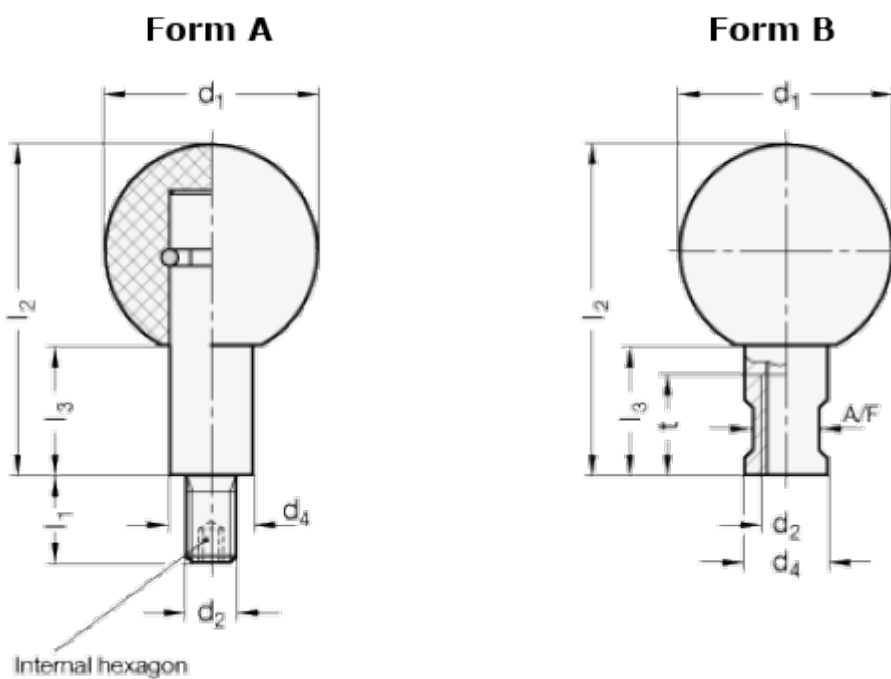

Article number: 20319240M10A

Description: E+G Revolving ball knob  
GN 319.2-40-M10-A

## Measures

$d_1$	= 40
$d_2$	= M10
$d_3$	= 16
Form	= A
$l_1$	= 14
$l_2$	= 61
$l_3$	= 24